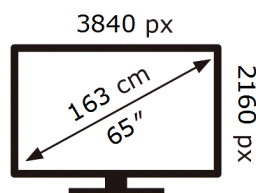

ENERG 

Samsung

TQ65Q74DBT

85 kWh/1000h

ABCDEF **G**

220 kWh/1000h

2019/2013