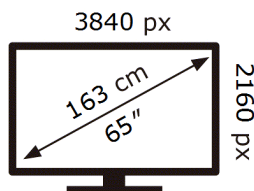

**ENERG** ⚡

**Samsung**

TQ65QN72HBU

**76** kWh/1000h

ABCDEF **G**

**184** kWh/1000h

2019/2013