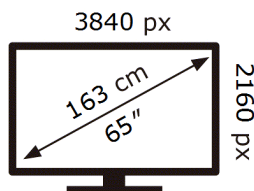

ENERG 

Samsung

TQ65QNX1DAT

102 kWh/1000h

ABCDEF **G**

240 kWh/1000h

2019/2013