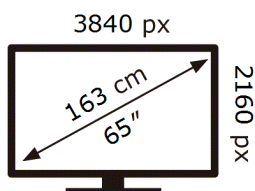

ENERG 

Samsung

TQ65S85HAE

90 kWh/1000h

ABCDEF **G**

161 kWh/1000h

2019/2013