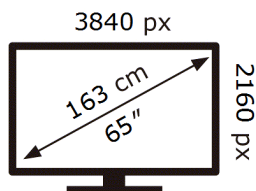

ENERG ⚡

Samsung

TQ65S95HFT

99 kWh/1000h

ABCDEF **G**

315 kWh/1000h

2019/2013