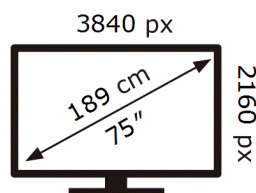

ENERG

Samsung

TQ75LS03HWU

129 kWh/1000h

ABCDEF **G**

252 kWh/1000h

2019/2013