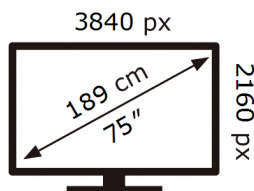

ENERG ⚡

Samsung

TQ75Q64DAU

84 kWh/1000h

ABCDEF **G**

204 kWh/1000h

2019/2013