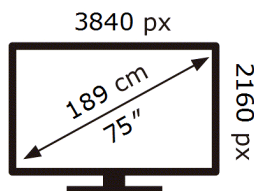

ENERG 

Samsung

TQ75Q67DAU

84 kWh/1000h

ABCDEF **G**

204 kWh/1000h

2019/2013