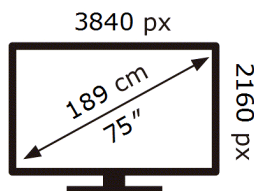

ENERG 

Samsung

TQ75Q68DAU

84 kWh/1000h

ABCDEF **G**

204 kWh/1000h

2019/2013