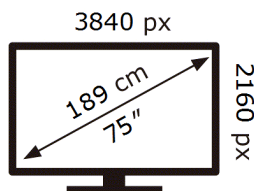

**ENERG** 

Samsung

TQ75Q80DAT

**134** kWh/1000h

ABCDEF **G**

**324** kWh/1000h

2019/2013