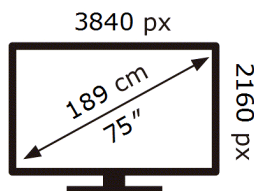

**ENERG** ⚡

Samsung

TQ75QN86DBT

**121** kWh/1000h

ABCDEF **G**

**286** kWh/1000h

2019/2013