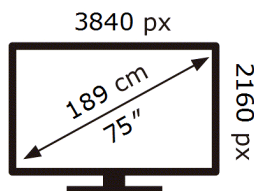

ENERG 

Samsung

TQ75QN90DAT

102 kWh/1000h

ABCDEF **G**

248 kWh/1000h

2019/2013