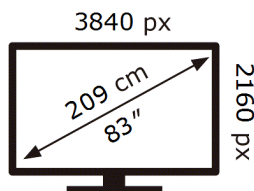

ENERG ⚡

Samsung

TQ83S90HAE

128 kWh/1000h

ABCDEF **G**

372 kWh/1000h

2019/2013