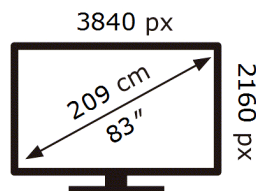

ENERG ⚡

Samsung

TQ83S92HAE

128 kWh/1000h

ABCDEF **G**

372 kWh/1000h

2019/2013