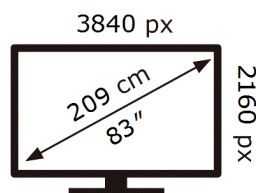

ENERG

Samsung

TQ83S93HAE

128 kWh/1000h

ABCDEF **G**

372 kWh/1000h

2019/2013