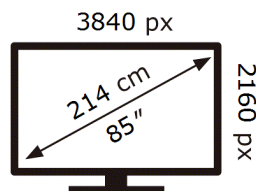

ENERG 

Samsung

TQ85LS03HWU

155 kWh/1000h

ABCDEF **G**

312 kWh/1000h

2019/2013