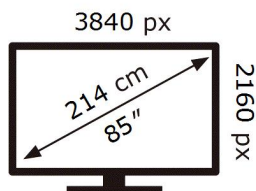

ENERG

SAMSUNG

TQ85Q70CAT

135 kWh/1000h

ABCDEF **G**

323 kWh/1000h

2019/2013