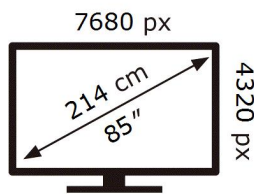

ENERG

SAMSUNG

TQ85QN800CT

168 kWh/1000h

ABCDEF **G**

400 kWh/1000h

2019/2013