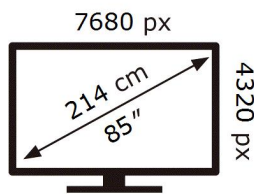

ENERG

SAMSUNG

TQ85QN800DT

165 kWh/1000h

ABCDEF **G**

401 kWh/1000h

2019/2013