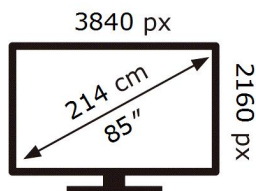

ENERG 

SAMSUNG

TQ85QN85DBT

143 kWh/1000h

ABCDEF **G**

357 kWh/1000h

2019/2013