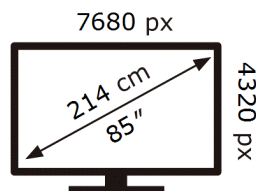

**ENERG** ⚡

Samsung

TQ85QN900DT

**164** kWh/1000h

ABCDEF **G**

**438** kWh/1000h

2019/2013