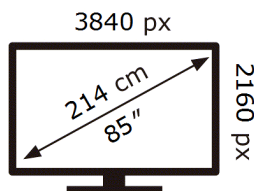

ENERG 

Samsung

TQ85QNX1DAT

143 kWh/1000h

ABCDEF **G**

357 kWh/1000h

2019/2013