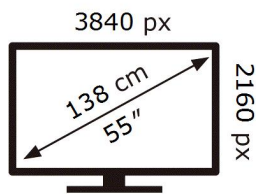

**ENERG** 

**SAMSUNG**

TU55CU8005K

**81** kWh/1000h

ABCDEF **G**

**HDR**

**130** kWh/1000h

2019/2013