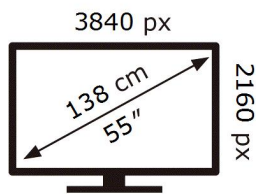

ENERG

SAMSUNG

TU55DU7105K

80 kWh/1000h

ABCDEF **G**

121 kWh/1000h

2019/2013