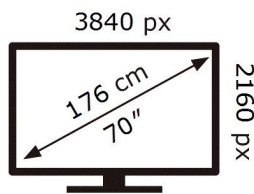

ENERG

SAMSUNG

TU70CU7175U

124 kWh/1000h

ABCDEF **G**

205 kWh/1000h

2019/2013