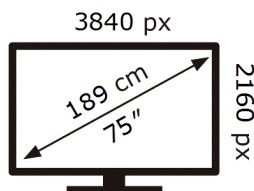

**ENERG**

**Samsung**

TU75M73HBU

**129** kWh/1000h

ABCDEF **G**

**195** kWh/1000h

2019/2013