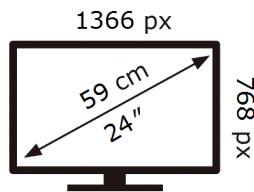

ENERG ⚡

Samsung

UE24N4300AD

17 kWh/1000h

2019/2013