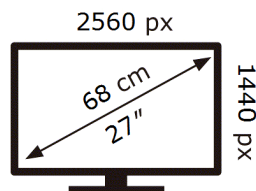

# ENERG

Samsung

UE27LSM7FAX

**26** kWh/1000h

ABCDEF **G**

**HDR**

**46** kWh/1000h

2019/2013