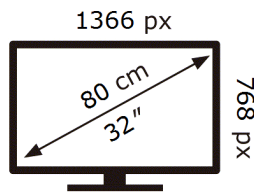

ENERG 

Samsung

UE32T4000AW

27 kWh/1000h

2019/2013