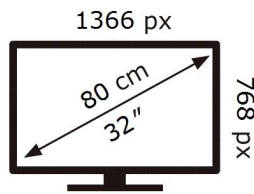

ENERG ⚡

SAMSUNG

UE32T4000AW

27 kWh/1000h

2019/2013