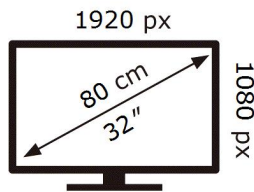

ENERG

SAMSUNG

UE32T5300AK

38 kWh/1000h

ABCDEF **G**

HDR

55 kWh/1000h

2019/2013