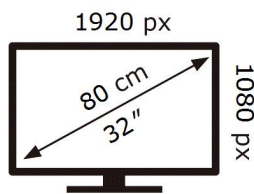

ENERG

SAMSUNG

UE32T5370AU

38 kWh/1000h

ABCDEF **G**

HDR

55 kWh/1000h

2019/2013