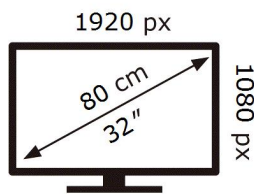

ENERG

SAMSUNG

UE32T5375AU

38 kWh/1000h

ABCDEF **G**

HDR

55 kWh/1000h

2019/2013