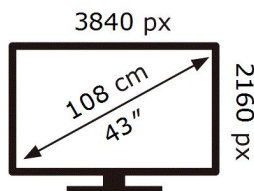

ENERG

SAMSUNG

UE43AU6905K

54 kWh/1000h

ABCDEF **G**

HDR

70 kWh/1000h

2019/2013