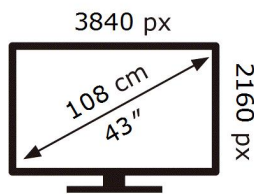

ENERG 

SAMSUNG

UE43AU7100K

70 kWh/1000h

ABCDEF **G**

103 kWh/1000h

2019/2013