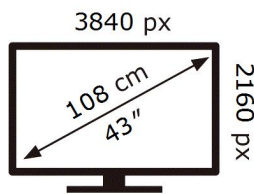

ENERG

SAMSUNG

UE43AU7110K

70 kWh/1000h

ABCDEF **G**

103 kWh/1000h

2019/2013