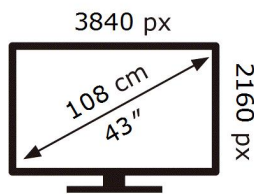

ENERG 

SAMSUNG

UE43CU7100K

54 kWh/1000h

ABCDEF **G**

113 kWh/1000h

2019/2013