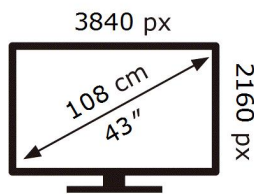

ENERG 

SAMSUNG

UE43CU8572U

54 kWh/1000h

ABCDEF **G**

110 kWh/1000h

2019/2013