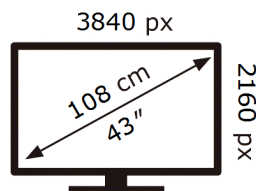

**ENERG** 

Samsung

UE43DU7100K

**53** kWh/1000h

ABCDEF **G**

**104** kWh/1000h

2019/2013