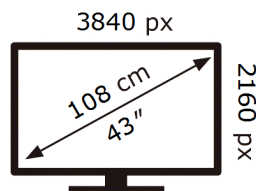

ENERG ⚡

Samsung

UE43DU7170U

53 kWh/1000h

ABCDEF **G**

104 kWh/1000h

2019/2013