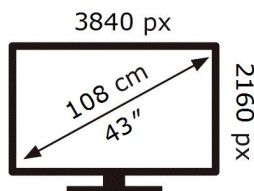

ENERG

SAMSUNG

UE43DU8002K

53 kWh/1000h

ABCDEF **G**

106 kWh/1000h

2019/2013