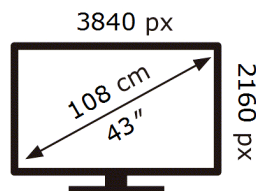

**ENERG** ⚡

Samsung

UE43DU8070U

**53** kWh/1000h

ABCDEF **G**

**106** kWh/1000h

2019/2013