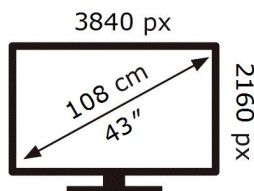

ENERG

SAMSUNG

UE43DU8072U

53 kWh/1000h

ABCDEF **G**

106 kWh/1000h

2019/2013