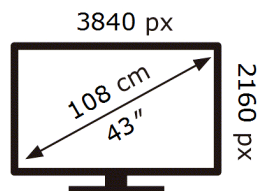

**ENERG** ⚡

**Samsung**

UE43M1EHAU

**51** kWh/1000h

ABCDEF **G**

**95** kWh/1000h

2019/2013