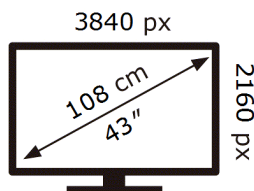

ENERG 

Samsung

UE43M70HAU

51 kWh/1000h

ABCDEF **G**

95 kWh/1000h

2019/2013