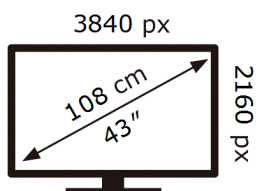

**ENERG** 

**Samsung**

UE43M72HAU

**51** kWh/1000h

ABCDEF **G**

**95** kWh/1000h

2019/2013