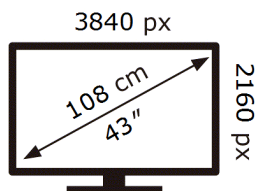

ENERG ⚡

Samsung

UE43M74HAU

51 kWh/1000h

ABCDEF **G**

HDR

95 kWh/1000h

2019/2013