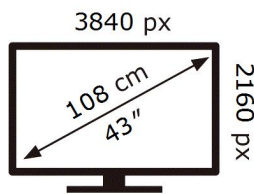

ENERG

SAMSUNG

UE43TU7002K

83 kWh/1000h

ABCDEF **G**

120 kWh/1000h

2019/2013