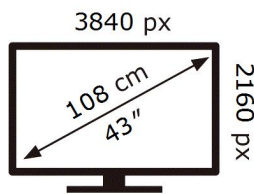

**ENERG**

**SAMSUNG**

UE43TU7125K

**83** kWh/1000h

ABCDEF **G**

**120** kWh/1000h

2019/2013