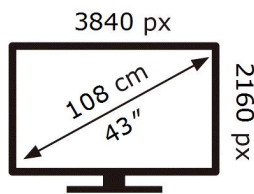

ENERG 

SAMSUNG

UE43TU7170U

83 kWh/1000h

ABCDEF **G**

120 kWh/1000h

2019/2013