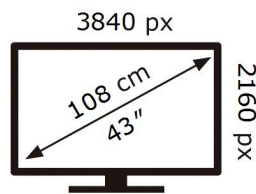

**ENERG**

**SAMSUNG**

UE43TU8072U

**84** kWh/1000h

ABCDEF **G**

**108** kWh/1000h

2019/2013